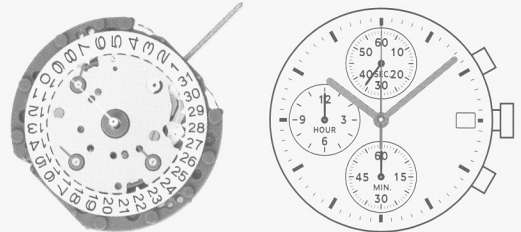

VD5 Chronograph Series

**VD51**

Height: 4.57mm  
 3 hands / date  
 chrono second / minute  
 BL: 2 years (SR920SW)

VD6 Chronograph Series (Centre Second)

**VD67**

Height: 4.57mm  
 2 hands / date  
 centre 1/5 second chrono  
 small second / chrono minute / 12 hour  
 BL: 2 years (SR920SW)

**VD54**

Height: 3.97mm  
 3 hands  
 chrono second / minute, 24 hour  
 BL: 2 years (SR920SW)

**VD55**

Height: 3.97mm  
 3 hands  
 chrono second / minute / 1/10 second  
 BL: 2 years (SR920SW)

12 3/4'''

**VD53**

Height: 4.57mm  
 3 hands / date  
 chrono second / minute, 24 hour  
 BL: 2 years (SR920SW)

**VD57**

Height: 4.57mm  
 3 hands / date  
 chrono second / minute / 1/10 second  
 BL: 2 years (SR920SW)

**VD56**

Height: 3.97mm  
 3 hands  
 chrono second / minute / 1/10 second,  
 24 hour  
 BL: 2 years (SR920SW)

**VD59**

Height: 4.57mm  
 3 hands  
 chrono second / minute / 1/10 second,  
 sun & moon  
 BL: 2 years (SR920SW)